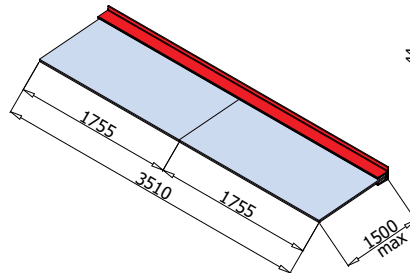

B-4040 set 1

Jolly Pack Set 1

4 pcs

B-4040 set 2

Jolly Pack Set 2

6 pcs

B-4040 set 3

Jolly Pack Set 3

10 pcs

- Preparazione vetro
- Glass preparation
- Glasbearbeitung

- Sede per LED 18x5 max
- Channel for LED
- Sitz für LED