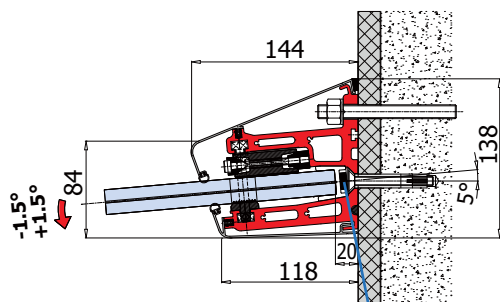

B-4040 MAXIMA JOLLY PACK

PENSILINE IN VETRO / GLASS CANOPY / VORDACH SYSTEM

**FINE SERIE
END OF SERIES
AUSLAUFMODELL**

€▶H.303 → €▶H.312

B-SET-4042

- B-2012**
(4 pcs x set 1)
(6 pcs x set 2)
(10 pcs x set 3)
- B-146**
(mt. 3 x set 1)
(mt. 4 x set 2)
(mt. 7 x set 3)
- B-4041**
Veletta superiore
Upper cover profile
Abdeckung oben
- B-4042**
Veletta inferiore
Bottom cover profile
Abdeckung unten
- B-4040**
Profilo
Canopy profile
Vordach Profil
- CLIPS**
(8 pcs x set 1)
(10 pcs x set 2)
(16 pcs x set 3)
- B-4043**
(mt. 1,5 x set 1)
(mt. 2 x set 2)
(mt. 3,5 x set 3)
- B-4005**

B-4040 set 1

Jolly Pack Set 1

4 pcs

B-4040 set 2

Jolly Pack Set 2

6 pcs

B-4040 set 3

Jolly Pack Set 3

10 pcs

- Preparazione vetro
- Glass preparation
- Glasbearbeitung

- Sede per LED 18x5 max
- Channel for LED
- Sitz für LED