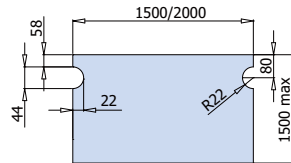

10 pcs

- Preparazione vetro
- Glass preparation
- Glasbearbeitung

- Sede per LED 18x5 max
- Channel for LED
- Sitz für LED